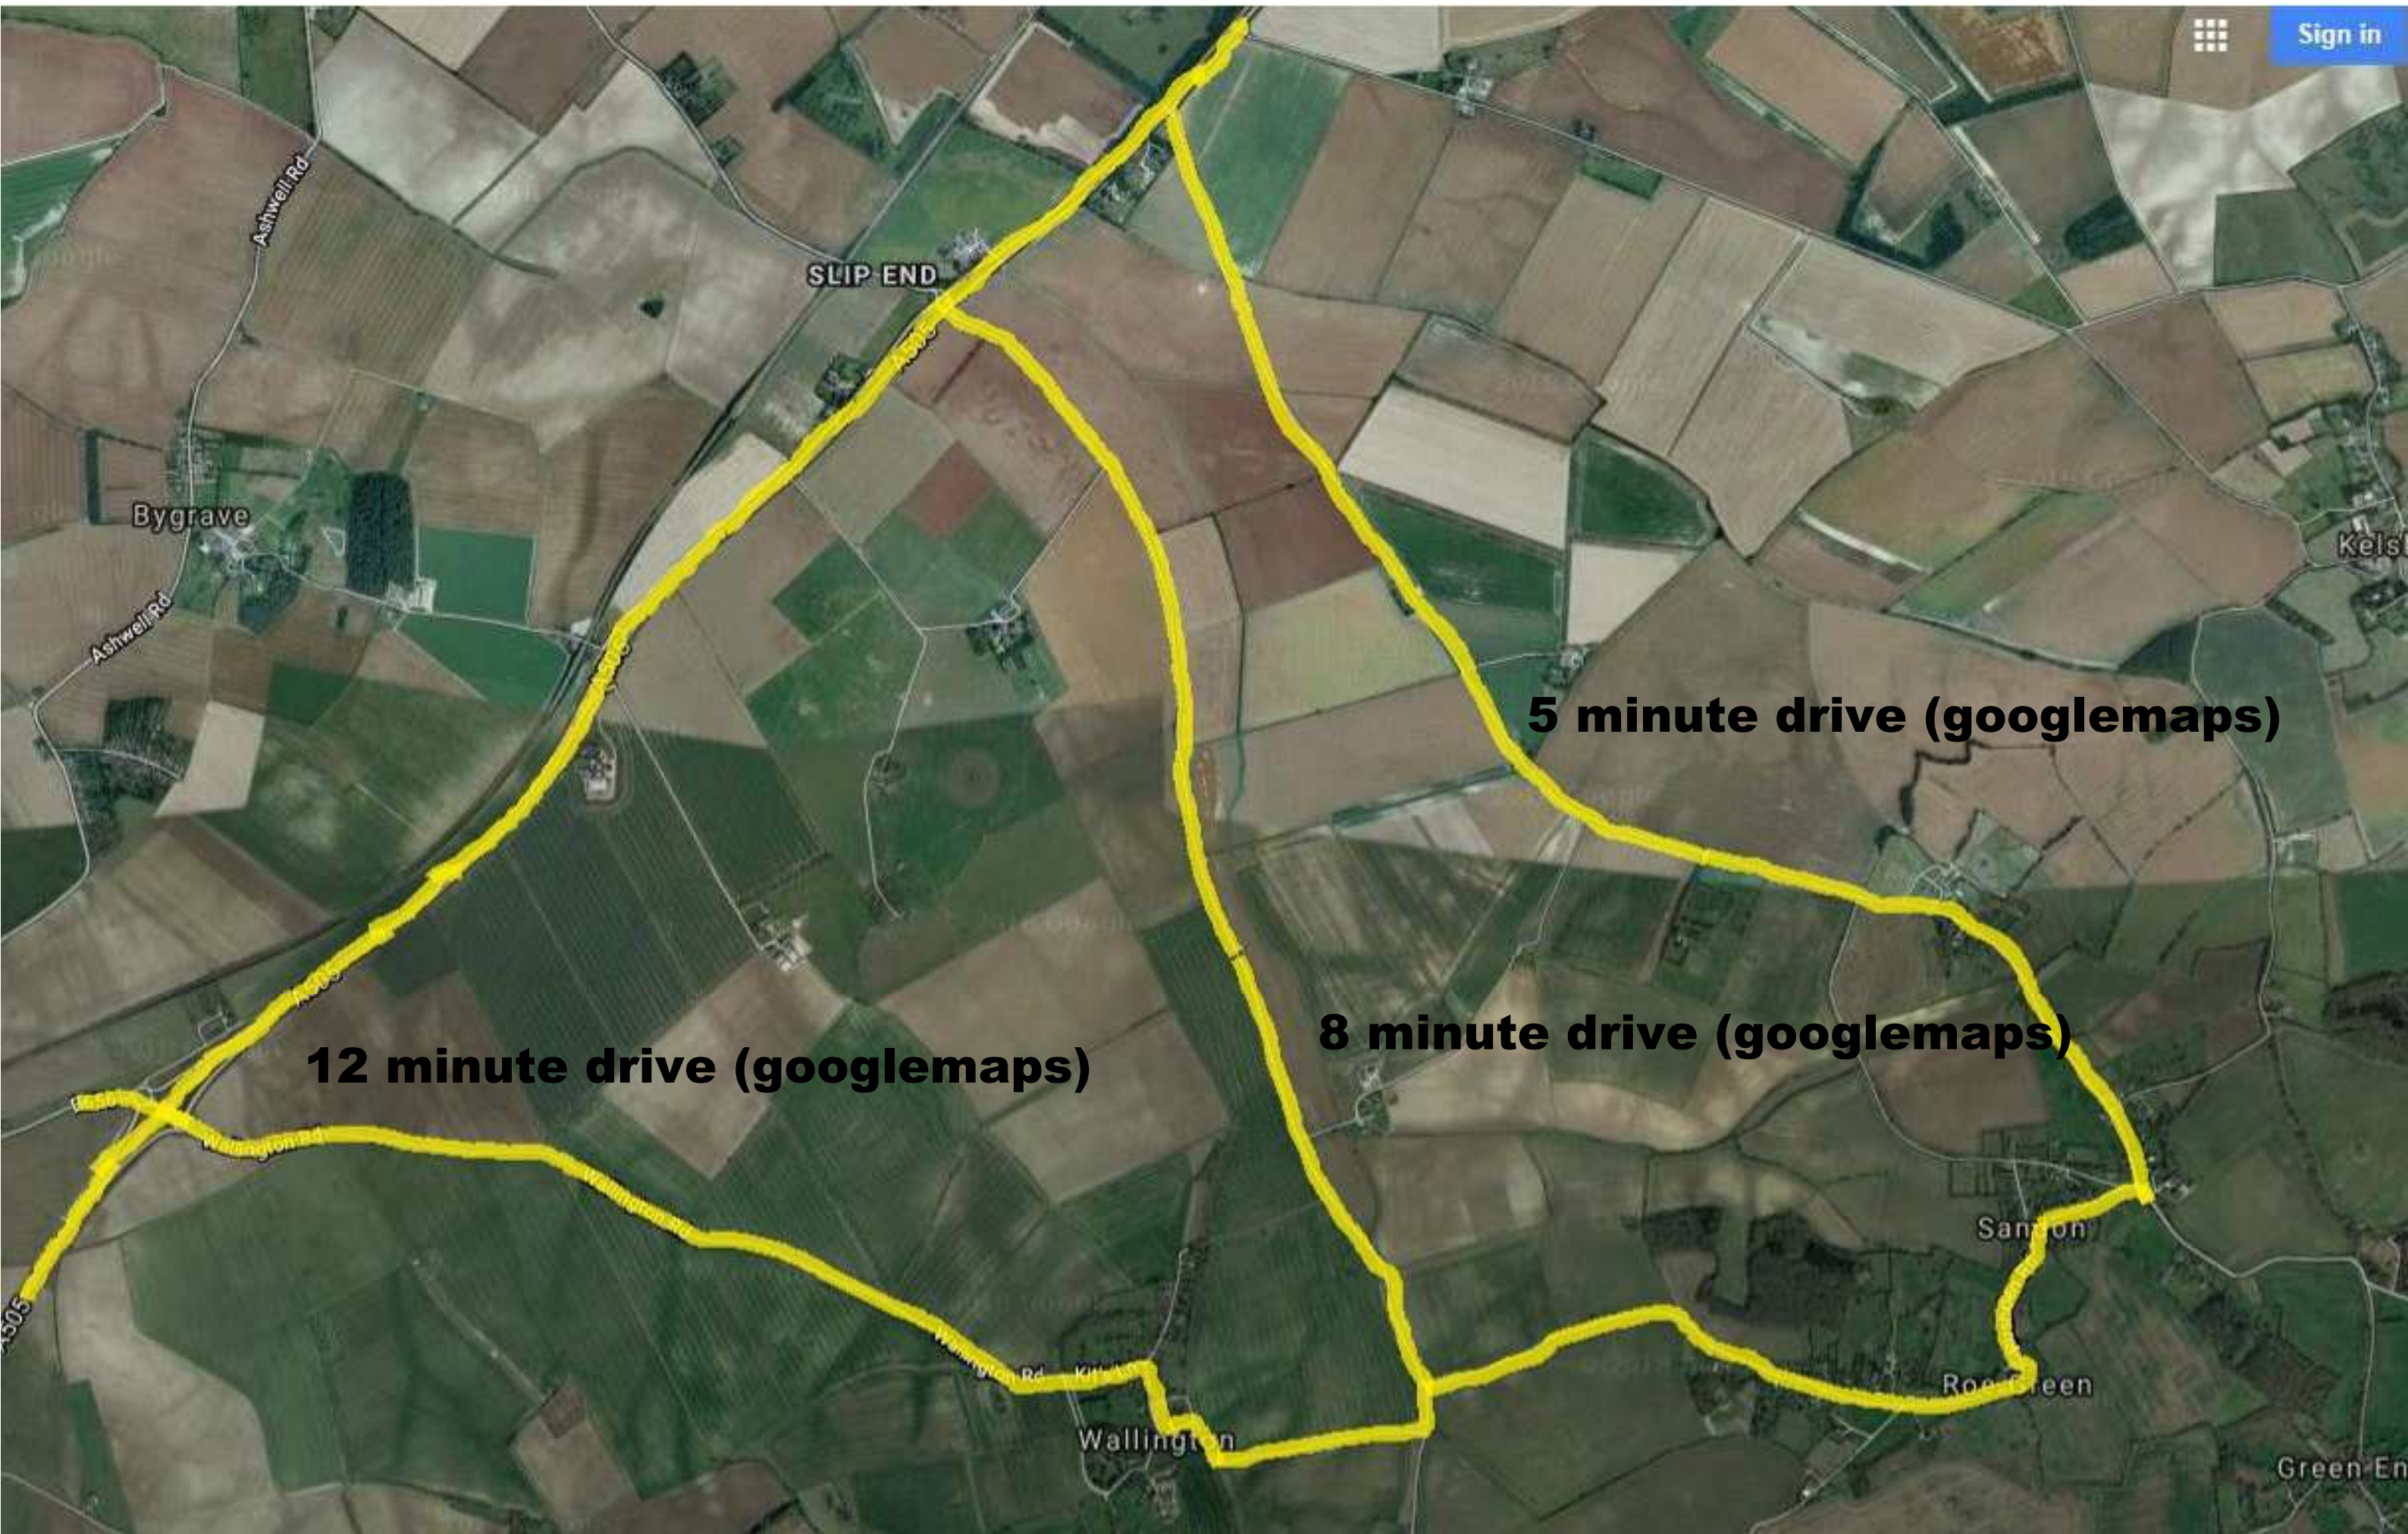

Sign in

SLIP END

Bygrave

Kels

5 minute drive (googlemaps)

12 minute drive (googlemaps)

8 minute drive (googlemaps)

Samton

Roe Green

Wallington

Green En